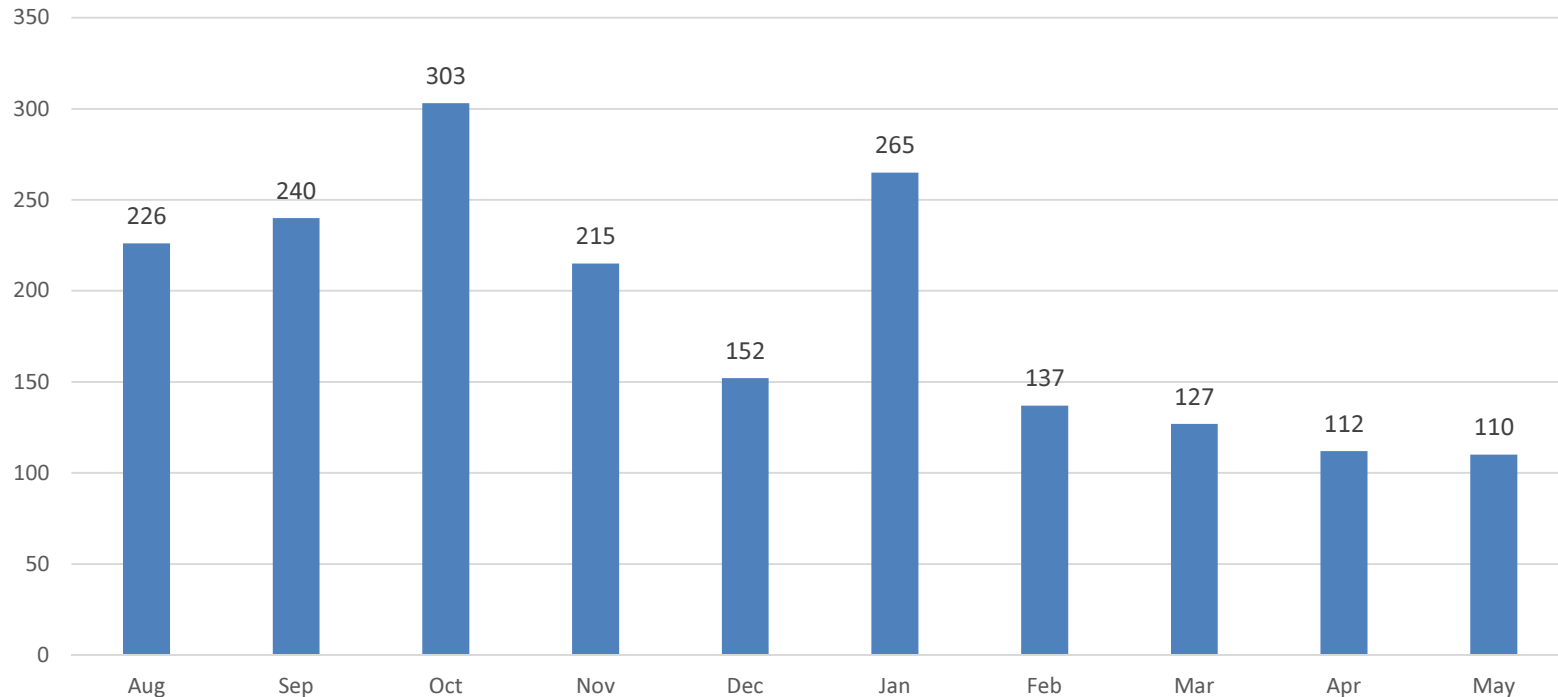

Performance

Food and Garden Waste

Performance

Total Waste Collected

% Recycled 16/17 – 31.1%

% Recycled 17/18 – 39.3%

Complaints profile during service changes

10,800,000 collections each year 900,000 collections each month