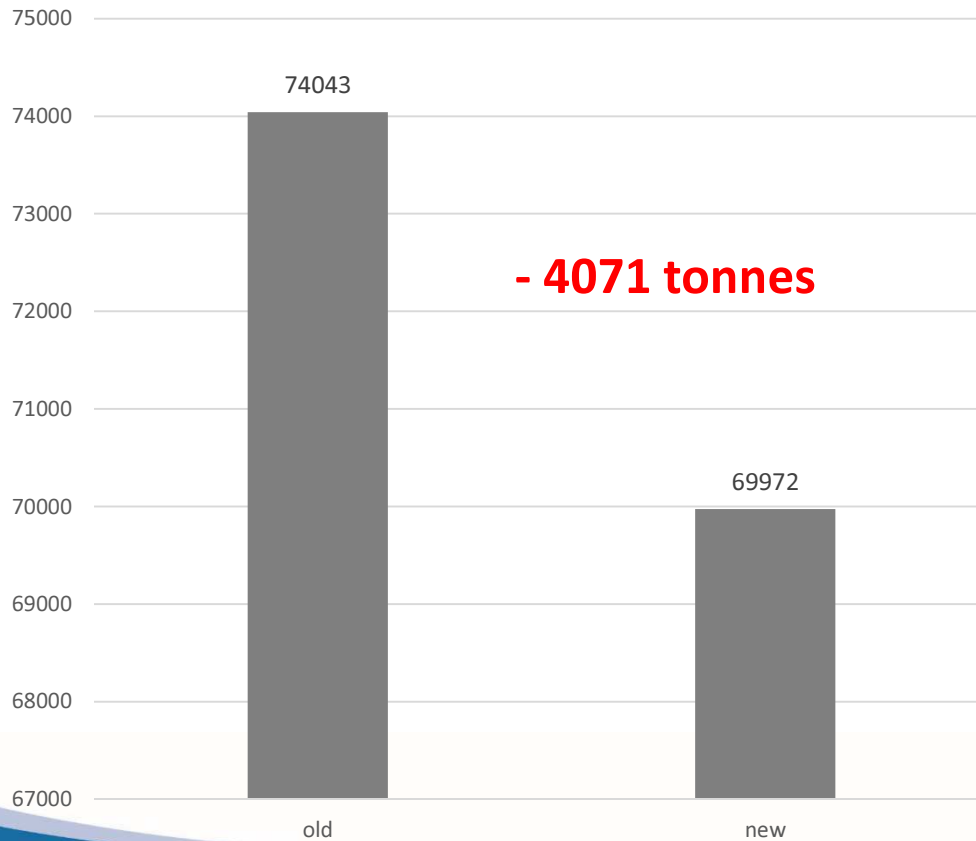

Performance

Food and Garden Waste

Performance

Total Waste Collected

% Recycled 16/17 – 31.1%

% Recycled 17/18 – 39.3%

Complaints profile during service changes

10,800,000 collections each year 900,000 collections each month