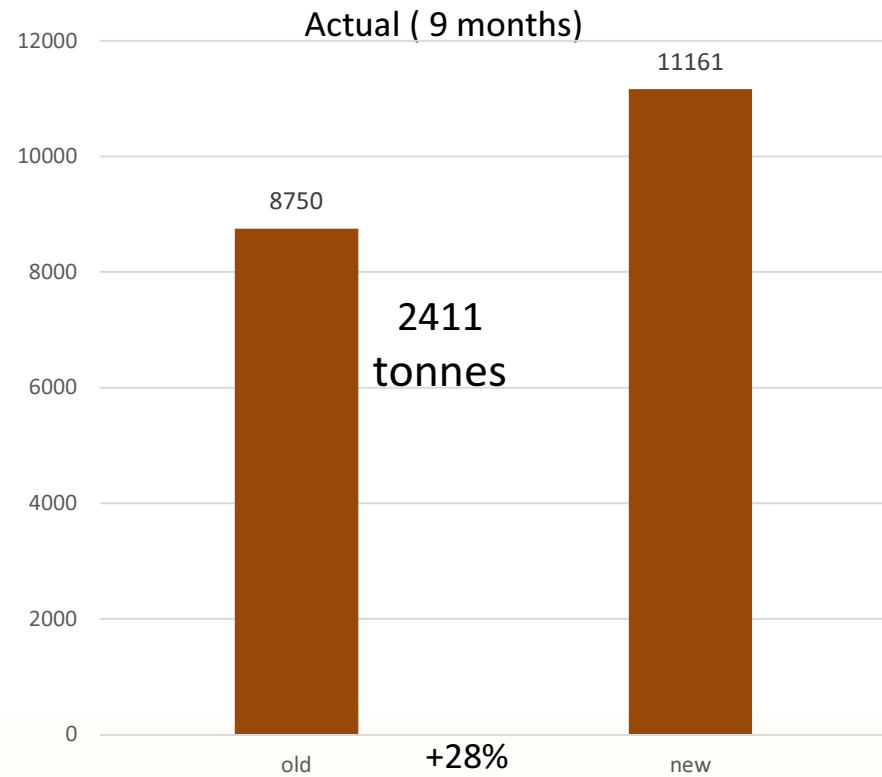

Alternate Weekly Collection

Week 1

Week 2

Weekly collection of food waste

Performance

Residual Waste

Performance

Recycling

Performance

Food and Garden Waste

Performance

Total Waste Collected

% Recycled 16/17 – 31.1%

% Recycled 17/18 – 39.3%

Complaints profile during service changes

10,800,000 collections each year 900,000 collections each month