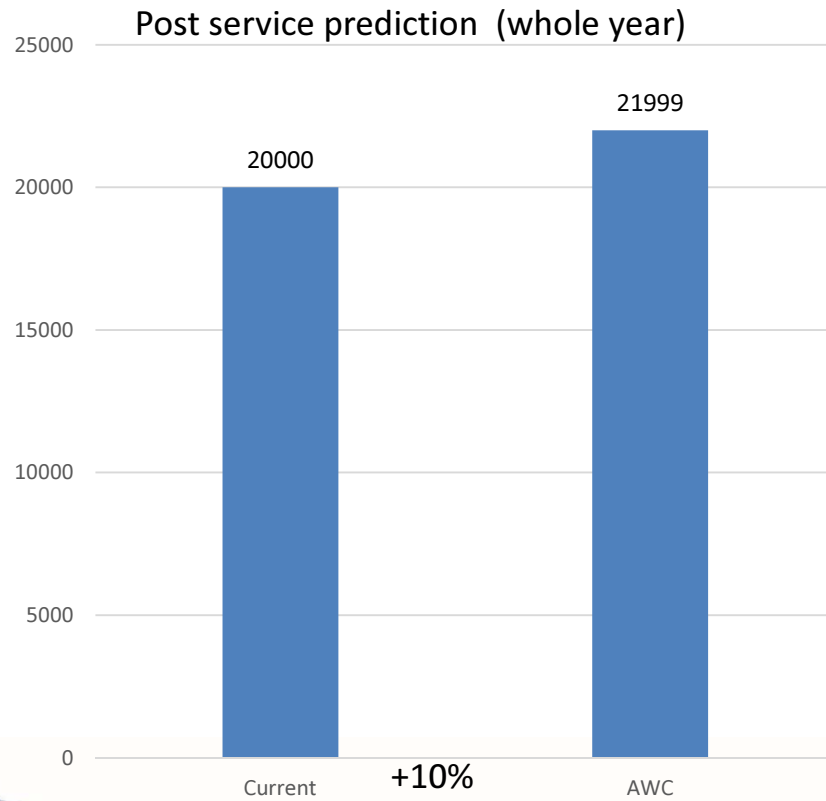

Alternate Weekly Collection

Week 1

Week 2

Weekly collection of food waste

Performance

Residual Waste

Performance

Recycling

Performance

Food and Garden Waste

Performance

Total Waste Collected

% Recycled 16/17 – 31.1%

% Recycled 17/18 – 39.3%

Complaints profile during service changes

10,800,000 collections each year 900,000 collections each month