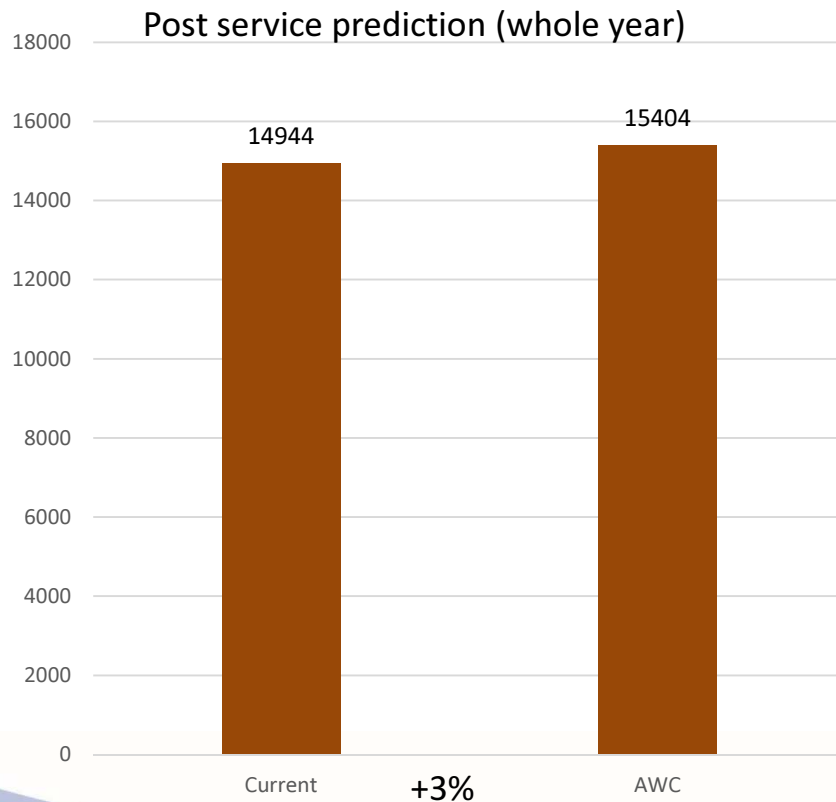

Alternate Weekly Collection

Week 1

Week 2

Weekly collection of food waste

Performance

Residual Waste

Performance

Recycling

Performance

Food and Garden Waste

Performance

Total Waste Collected

% Recycled 16/17 – 31.1%

% Recycled 17/18 – 39.3%

Complaints profile during service changes

10,800,000 collections each year 900,000 collections each month