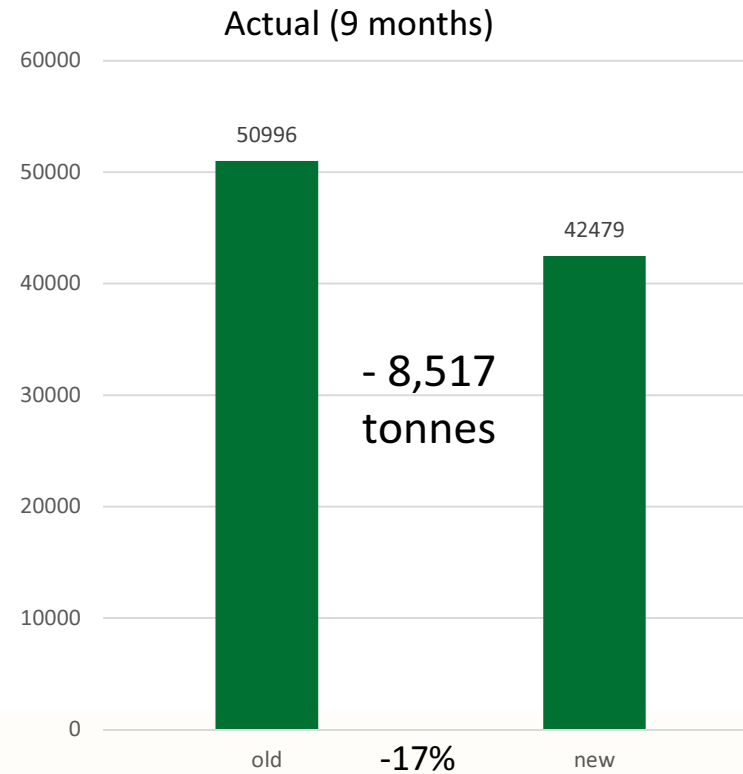

Alternate Weekly Collection

Week 1

Week 2

Weekly collection of food waste

Performance

Residual Waste

Performance

Recycling

Performance

Food and Garden Waste

Performance

Total Waste Collected

% Recycled 16/17 – 31.1%

% Recycled 17/18 – 39.3%

Complaints profile during service changes

10,800,000 collections each year 900,000 collections each month