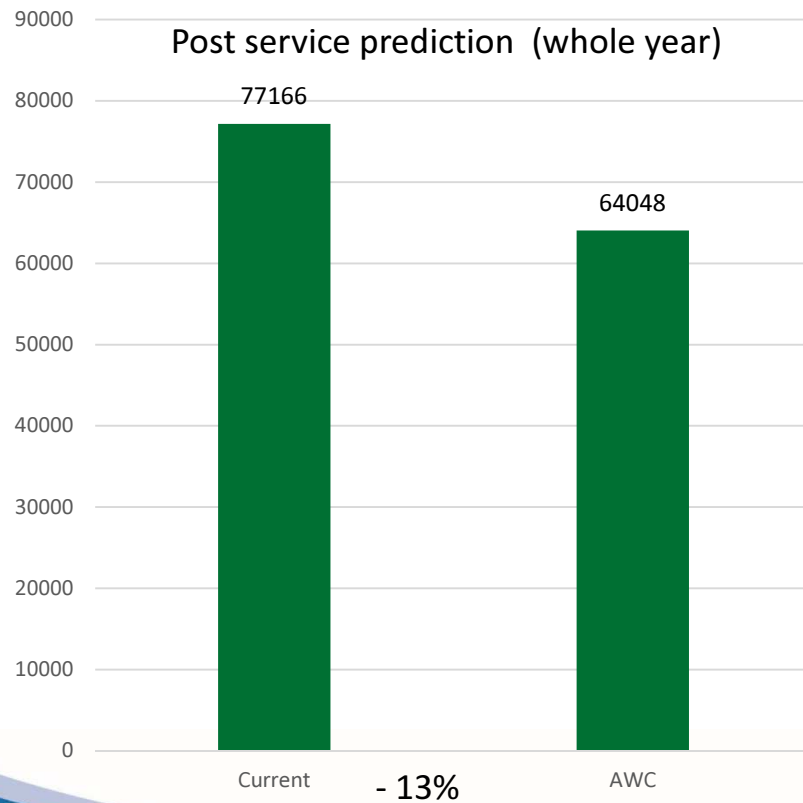

Alternate Weekly Collection

Week 1

Week 2

Weekly collection of food waste

Performance

Residual Waste

Performance

Recycling

Performance

Food and Garden Waste

Performance

Total Waste Collected

% Recycled 16/17 – 31.1%

% Recycled 17/18 – 39.3%

Complaints profile during service changes

10,800,000 collections each year 900,000 collections each month