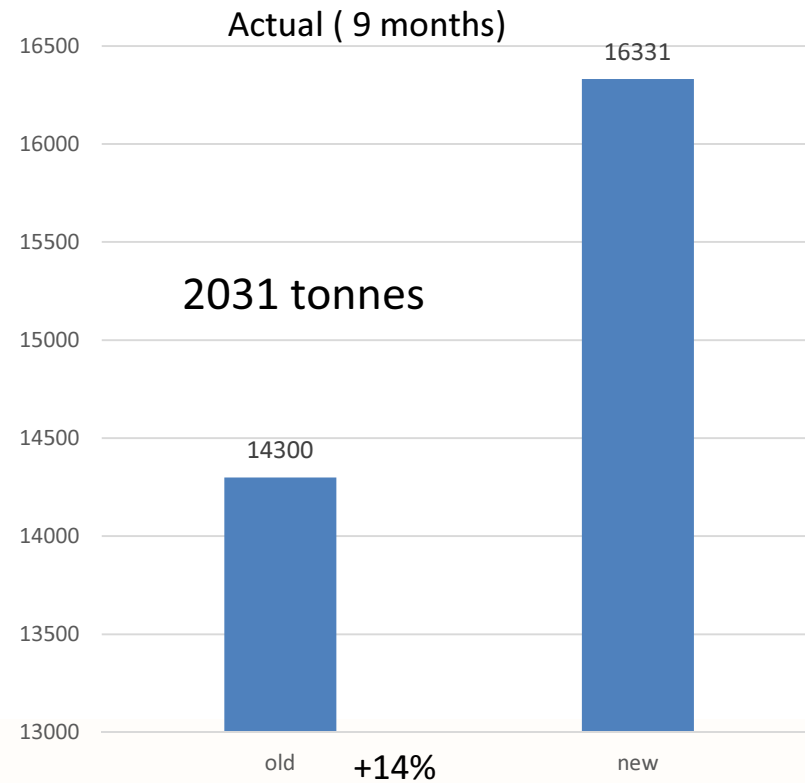

Alternate Weekly Collection

Week 1

Week 2

Weekly collection of food waste

Performance

Residual Waste

Performance

Recycling

Performance

Food and Garden Waste

Performance

Total Waste Collected

% Recycled 16/17 – 31.1%

% Recycled 17/18 – 39.3%

Complaints profile during service changes

10,800,000 collections each year 900,000 collections each month